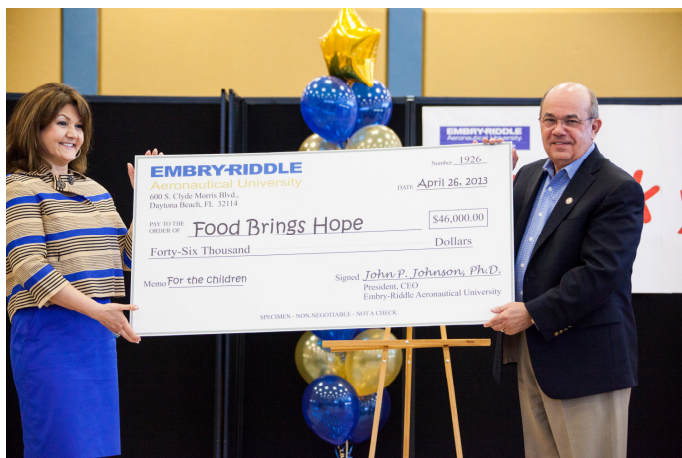

The Embry-Riddle campaign, called "The $7 Sacrifice" in reference to the cost of each bag, sought to raise $25,000 through a campus-wide competition to develop creative ways to generate donations. The campaign nearly doubled this amount with a $46,000 check that was presented by President John Johnson to Forough B. Hosseini, founder and chairwoman of FBH.

"At Food Brings Hope, we continue to be touched by the generosity of organizations and individuals in our community who share our goal to eliminate hunger among our school children," said Mrs. Hosseini. "There are no words to adequately describe the appreciation we have for the students, faculty and staff of Embry-Riddle who, through their efforts, will greatly impact the lives of so many in our community."

In fact, the donation from Embry-Riddle will feed 130 families of four for a year.

"It is with the support of institutions like Embry-Riddle and generous and kind hearts like Dr. and Mrs. Johnson that we can expand our program to cover more schools and help a larger number of the underprivileged and homeless children in the county," Hosseini said.

ERAU President Dr. John Johnson presents a $46,000 check to Forough Hosseini, Founder and Chairwoman of Food Brings Hope.